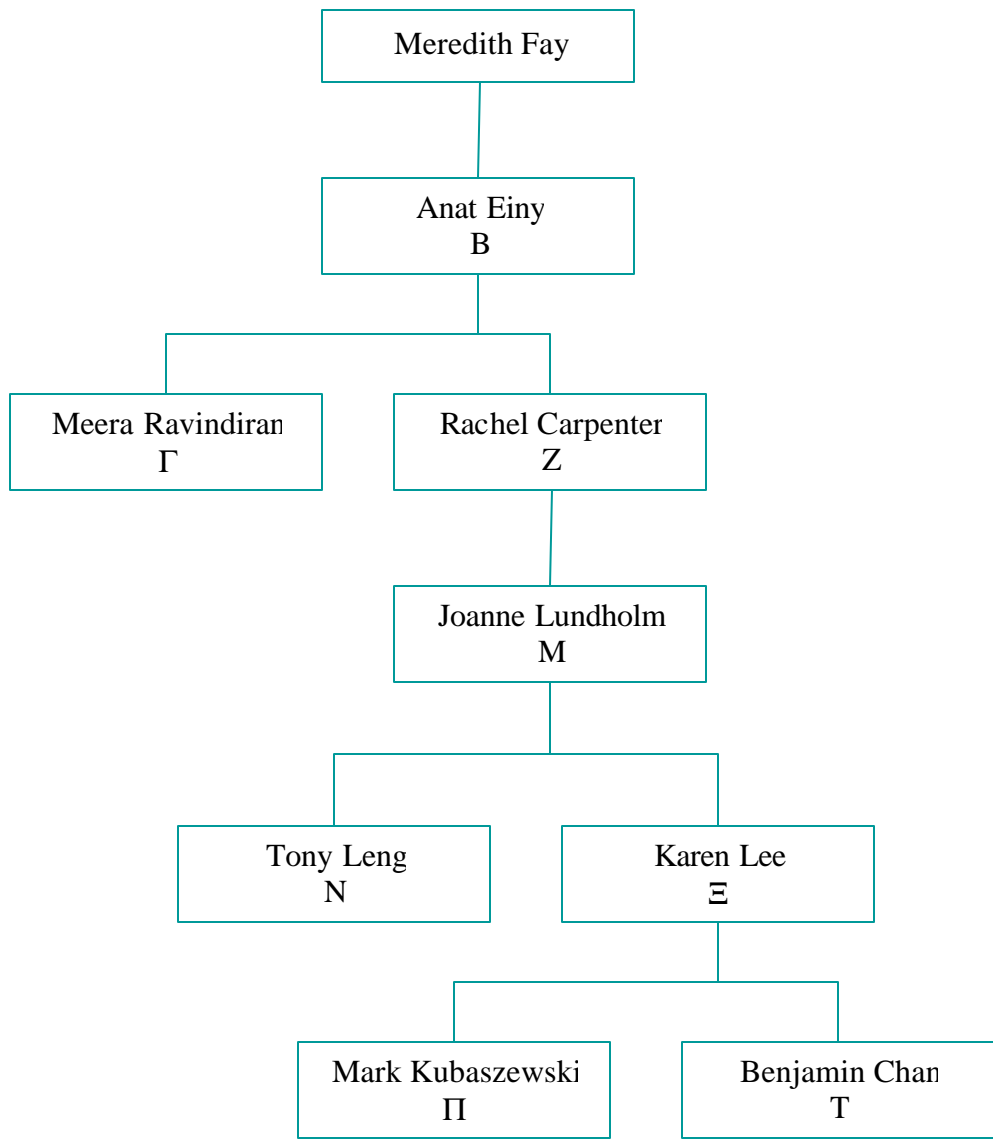

# Mu Lambda Chapter Family Tree

Brian Altman

Traci-Lee Dudzic

Iain Drummond

Varsha Godambe

June Hong

Nicole Kapela

Matt Kaufman

Thanh Vu