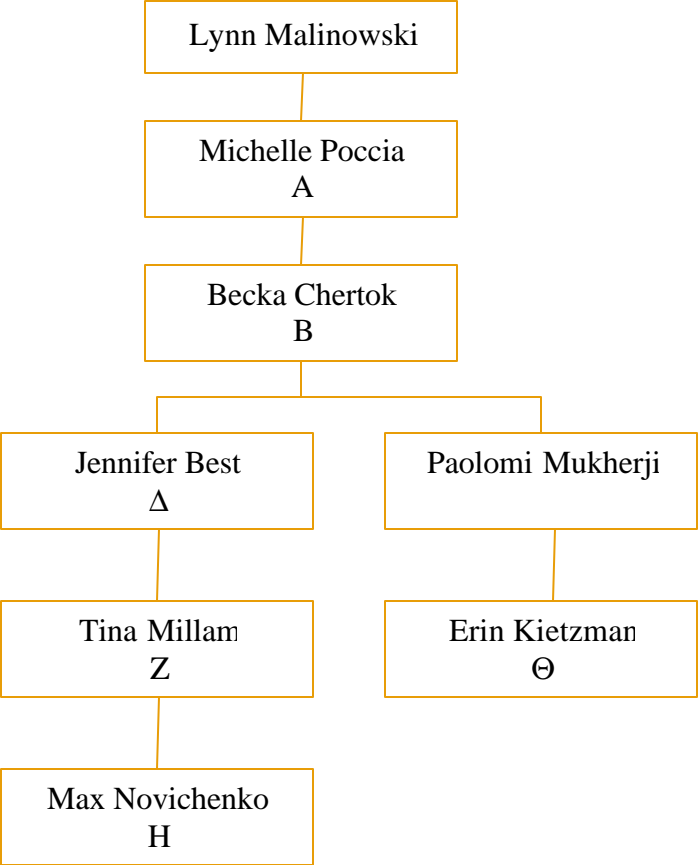

# Mu Lambda Chapter Family Tree

Brian Altman

Traci-Lee Dudzic

Iain Drummond

Varsha Godambe

June Hong

Nicole Kapela

Matt Kaufman

Belinda Birnbaum  
 $\Gamma$

Elizabeth Le

Michael Madelung

Paul McCabe

Liz Peterson

Jennifer Ranck

Jeffrey Robertson

Laura Tobin

Thanh Vu