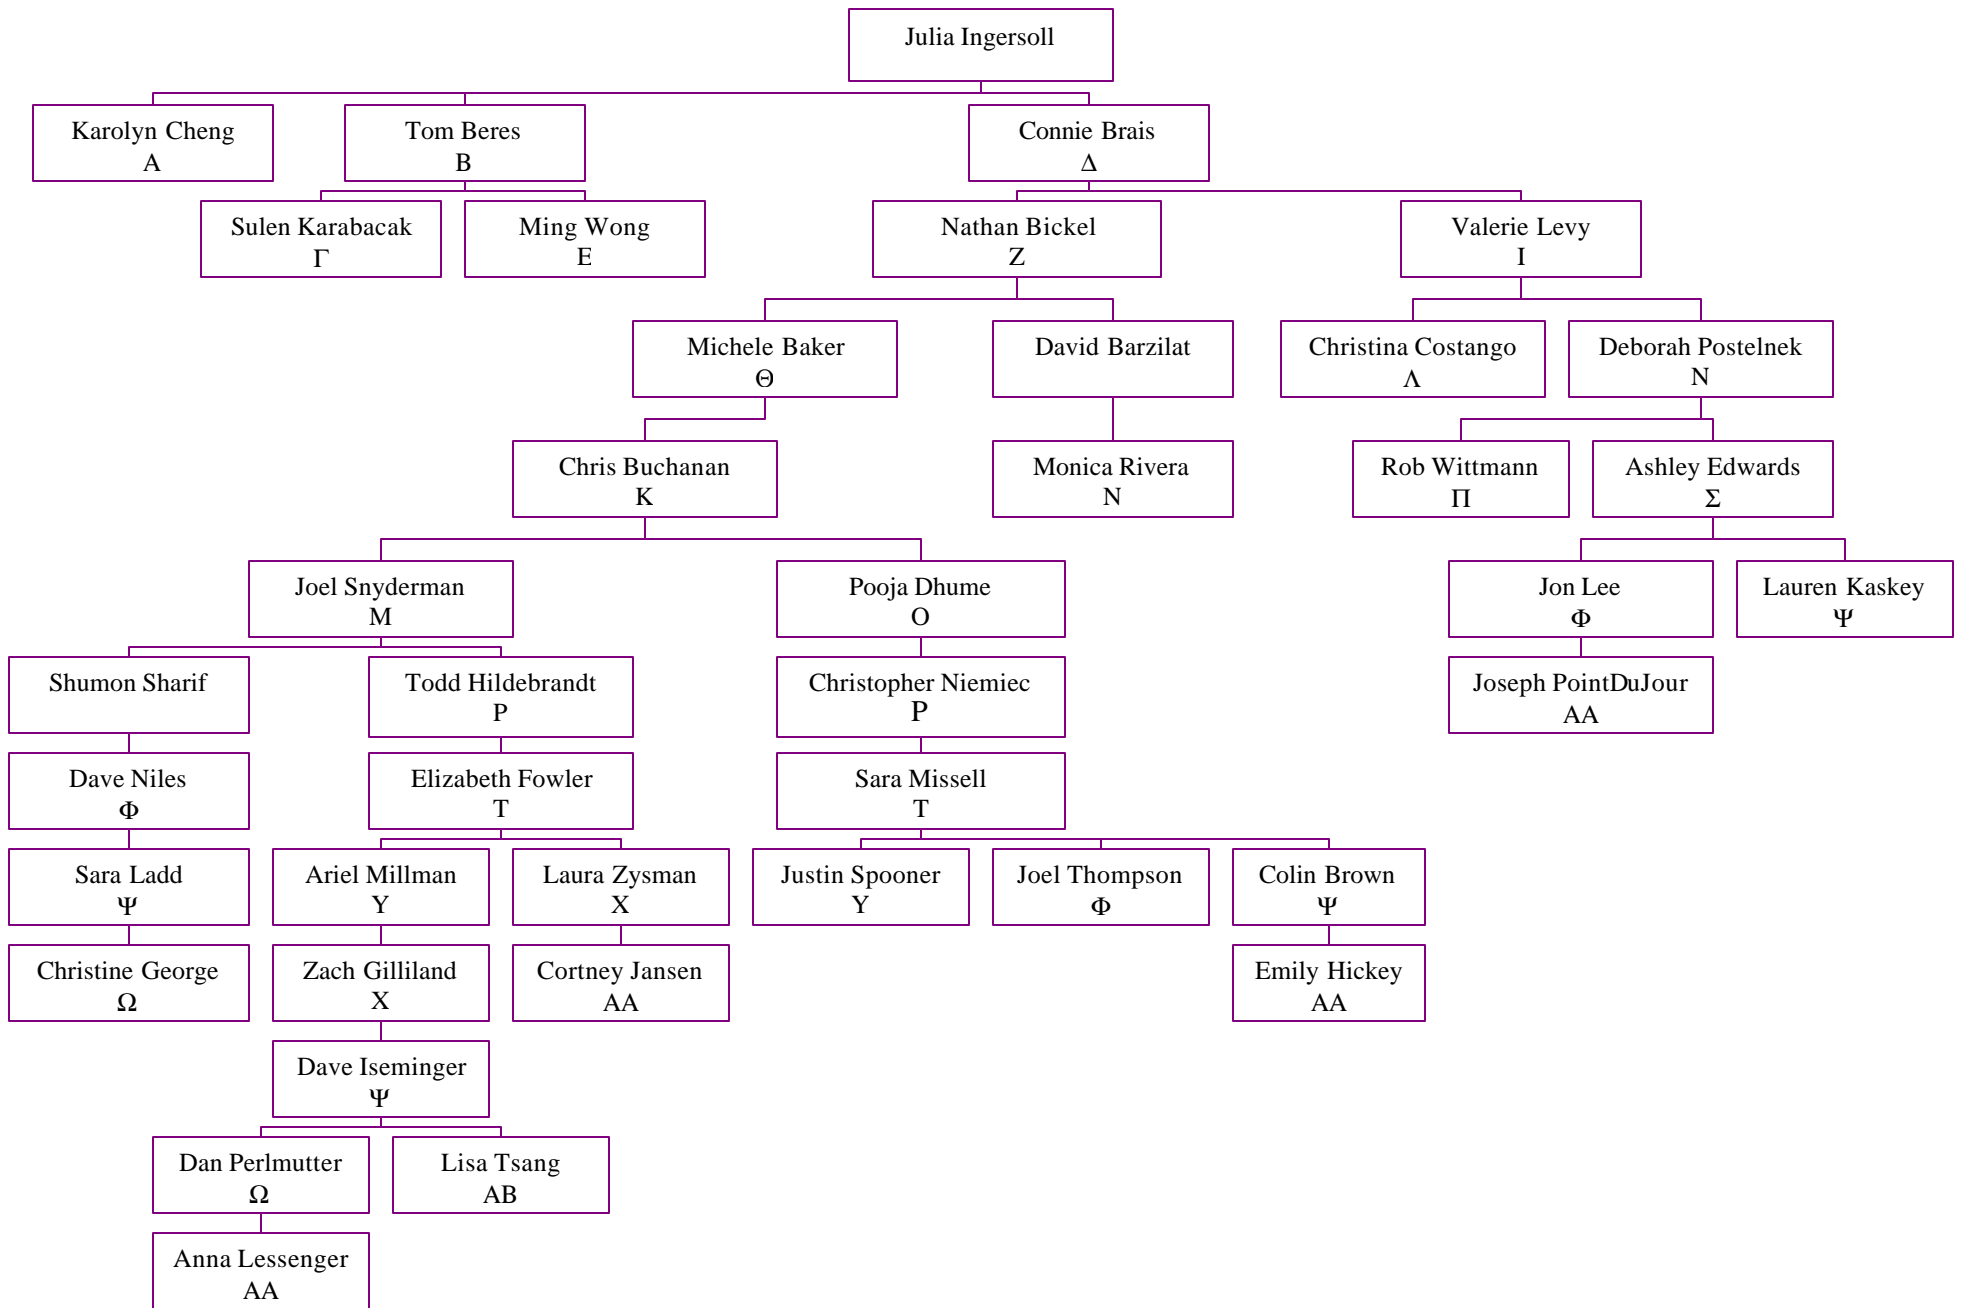

# Mu Lambda Chapter Family Tree

Brian Altman

Traci-Lee Dudzic

Iain Drummond

Varsha Godambe

June Hong

Nicole Kapela

Matt Kaufman

Belinda Birnbaum  
 $\Gamma$

Elizabeth Le

Michael Madelung

Paul McCabe

Liz Peterson

Jennifer Ranck

Jeffrey Robertson

Laura Tobin

Thanh Vu