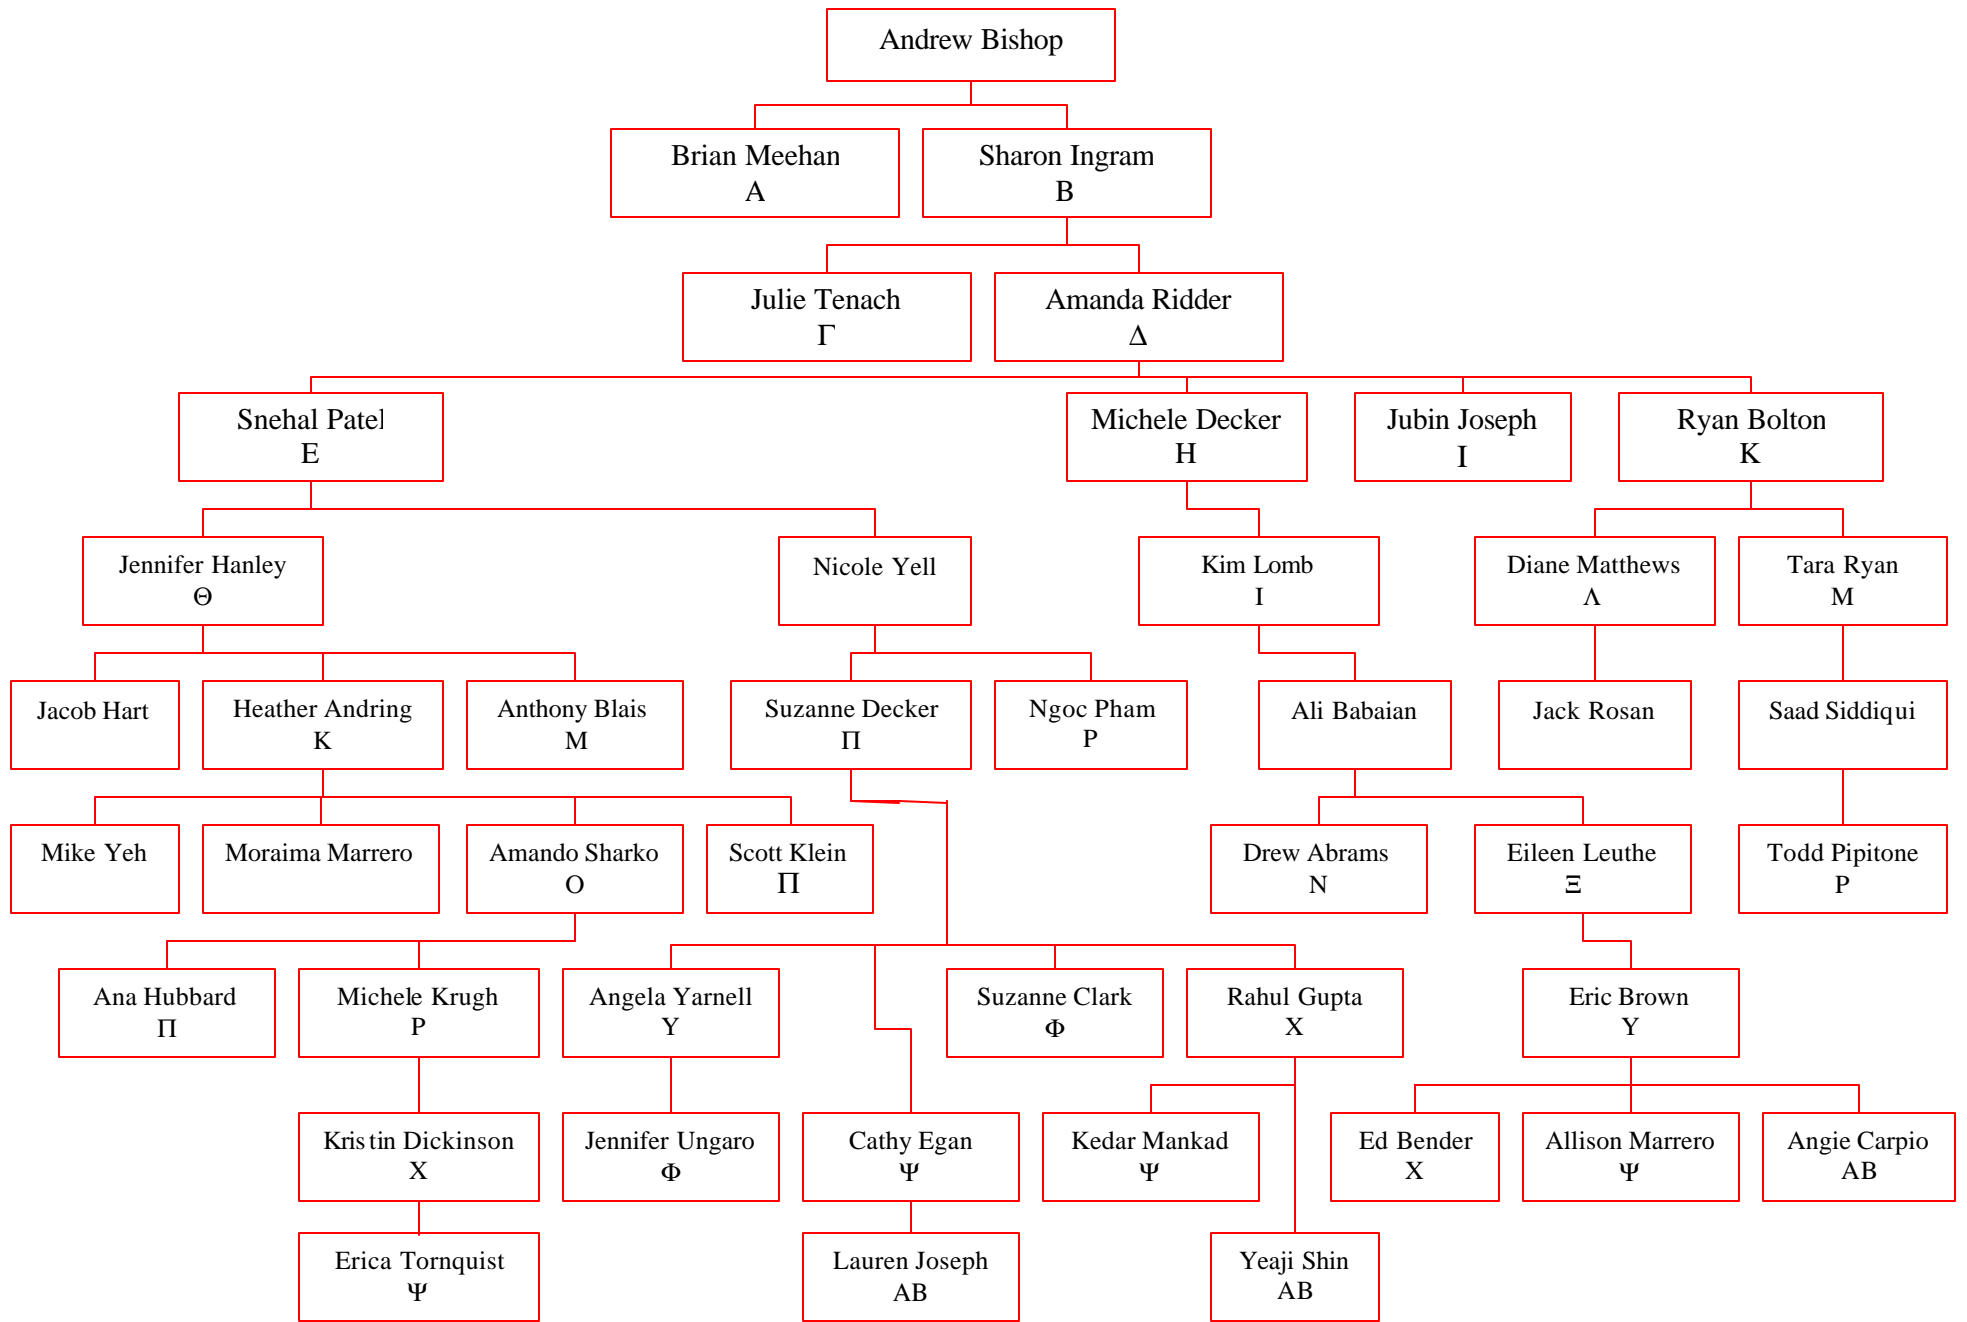

# Mu Lambda Chapter Family Tree

Brian Altman

Traci-Lee Dudzic

Iain Drummond

Varsha Godambe

June Hong

Nicole Kapela

Matt Kaufman

Belinda Birnbaum  
 $\Gamma$

Elizabeth Le

Michael Madelung

Paul McCabe

Liz Peterson

Jennifer Ranck

Jeffrey Robertson

Laura Tobin

Thanh Vu