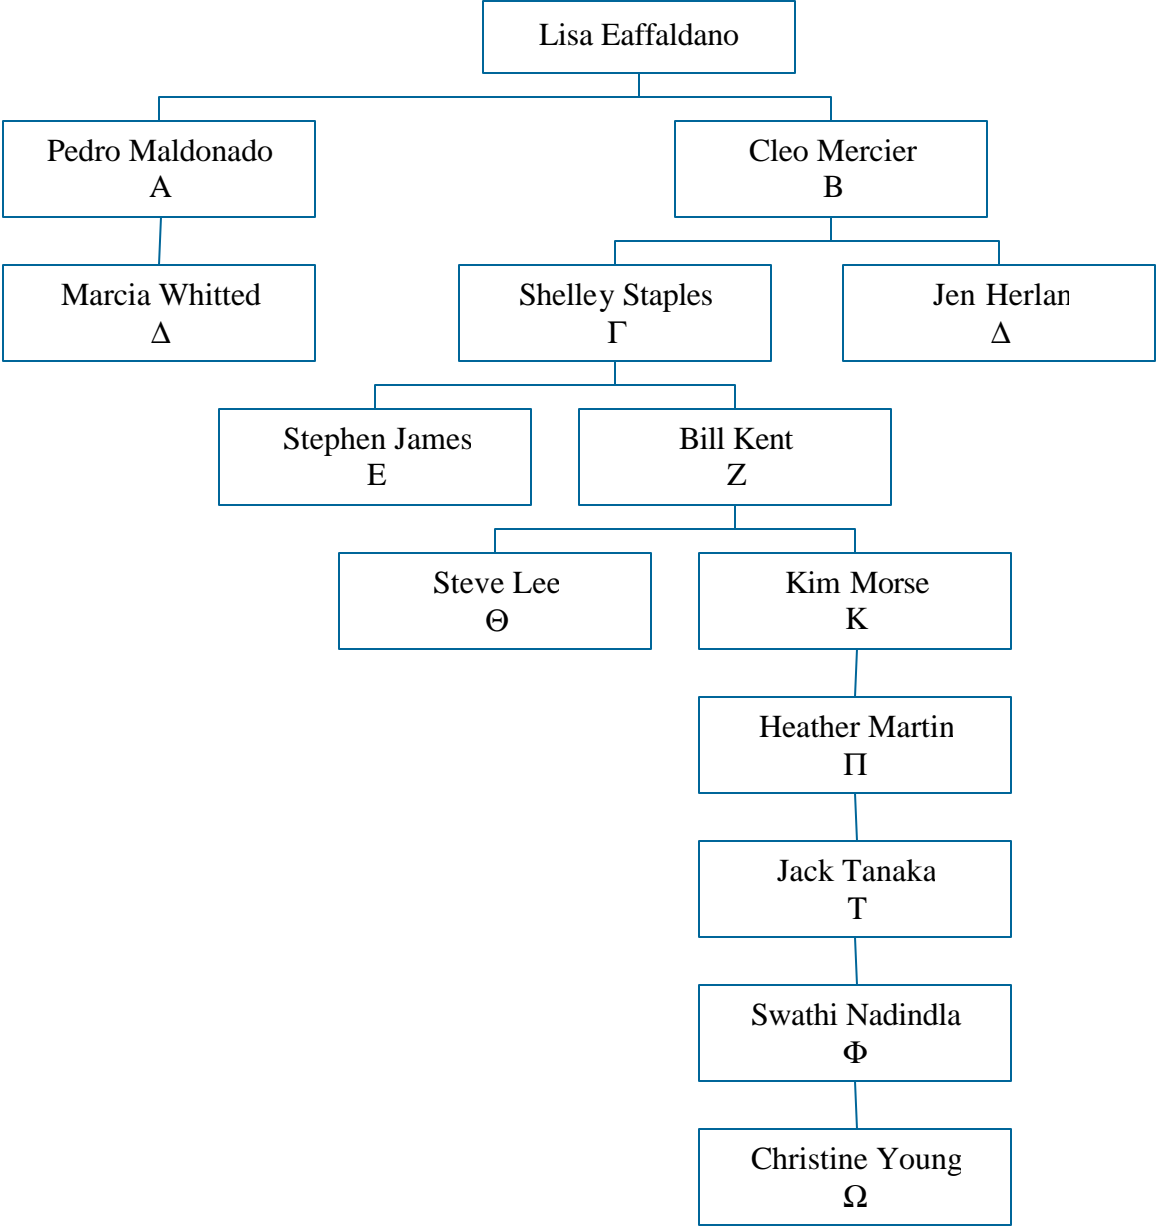

# Mu Lambda Chapter Family Tree

Brian Altman

Traci-Lee Dudzic

Iain Drummond

Varsha Godambe

June Hong

Nicole Kapela

Matt Kaufman

Thanh Vu