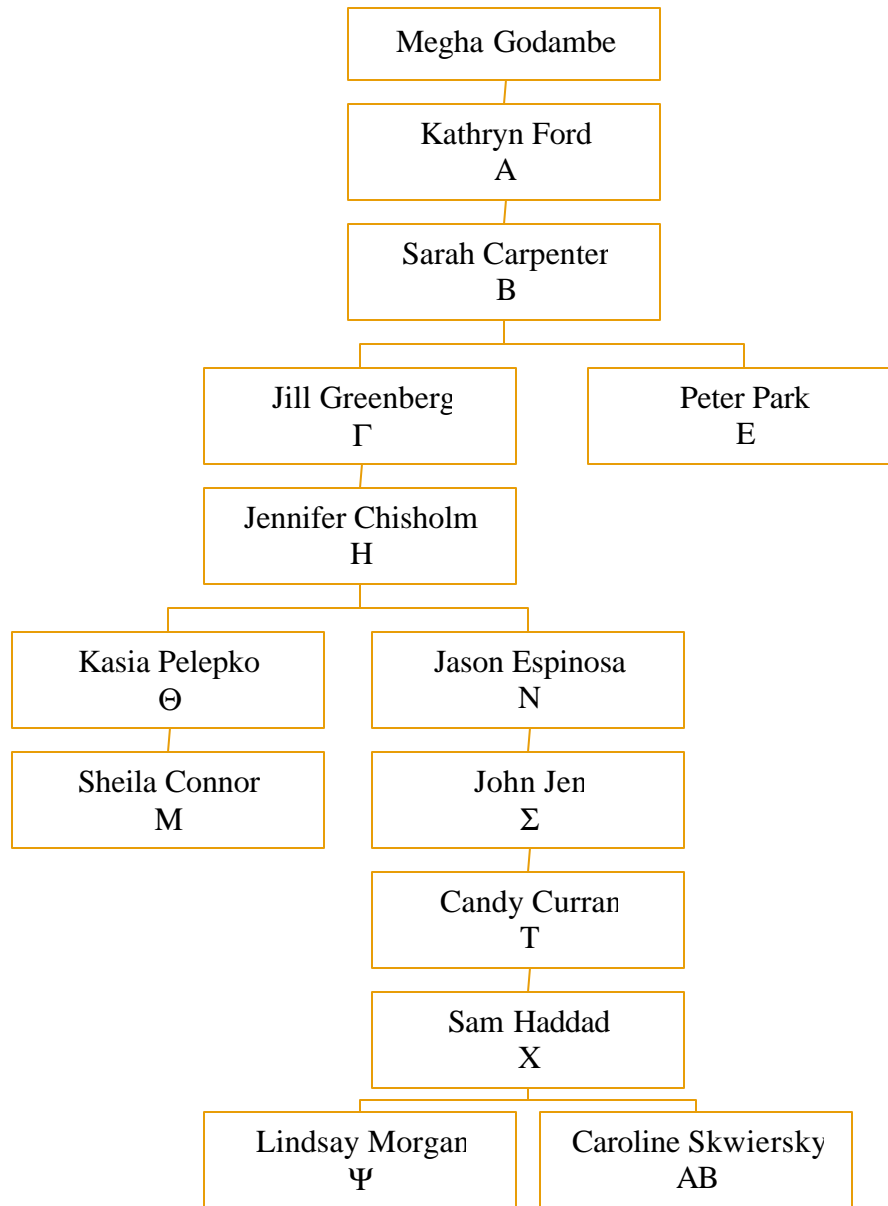

# Mu Lambda Chapter Family Tree

Brian Altman

Traci-Lee Dudzic

Iain Drummond

Varsha Godambe

June Hong

Nicole Kapela

Matt Kaufman

Belinda Birnbaum  
 $\Gamma$

Elizabeth Le

Michael Madelung

Paul McCabe

Liz Peterson

Jennifer Ranck

Jeffrey Robertson

Laura Tobin

Thanh Vu