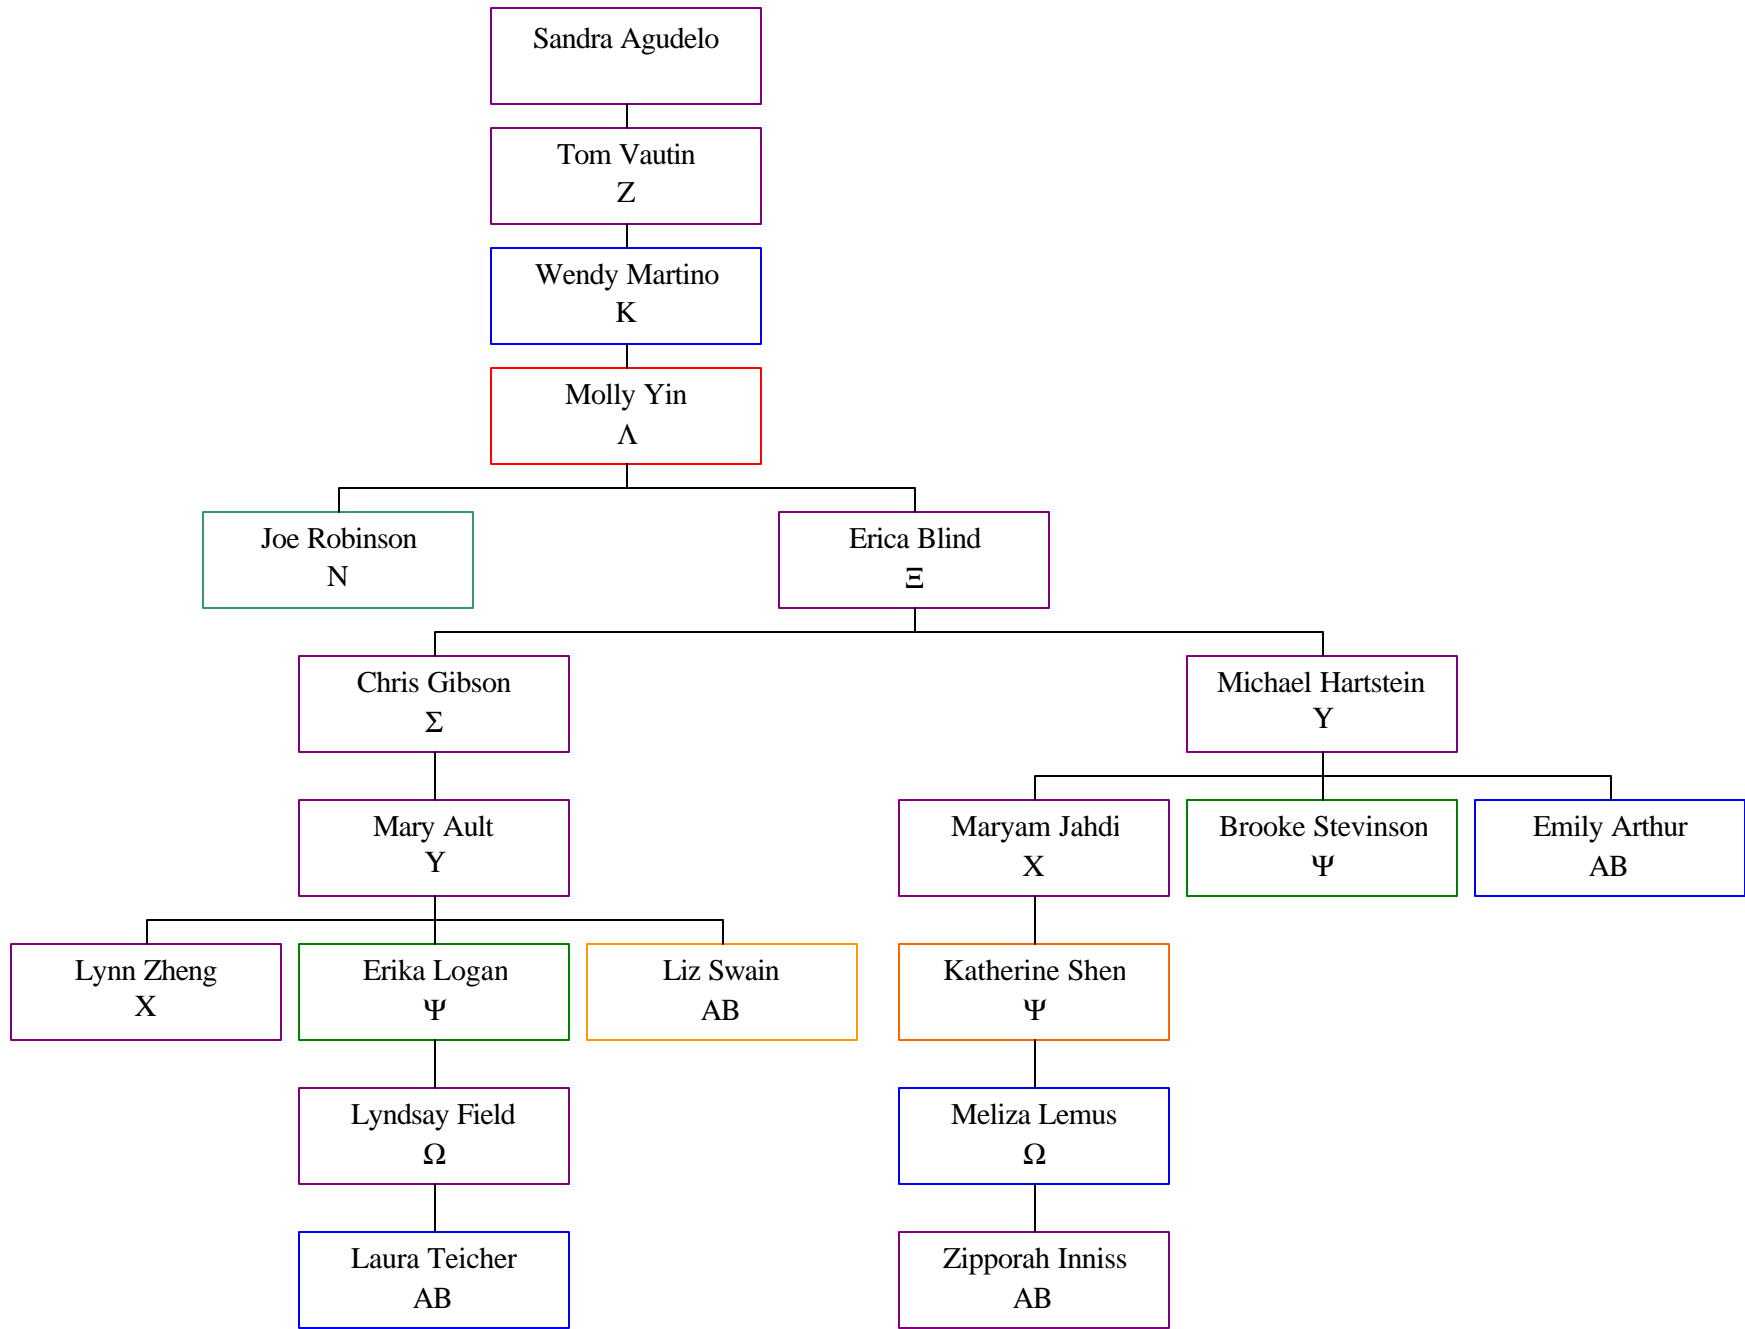

# Mu Lambda Chapter Family Tree

Brian Altman

Traci-Lee Dudzic

Iain Drummond

Varsha Godambe

June Hong

Nicole Kapela

Matt Kaufman

Belinda Birnbaum  
 $\Gamma$

Elizabeth Le

Michael Madelung

Paul McCabe

Liz Peterson

Jennifer Ranck

Jeffrey Robertson

Laura Tobin

Thanh Vu